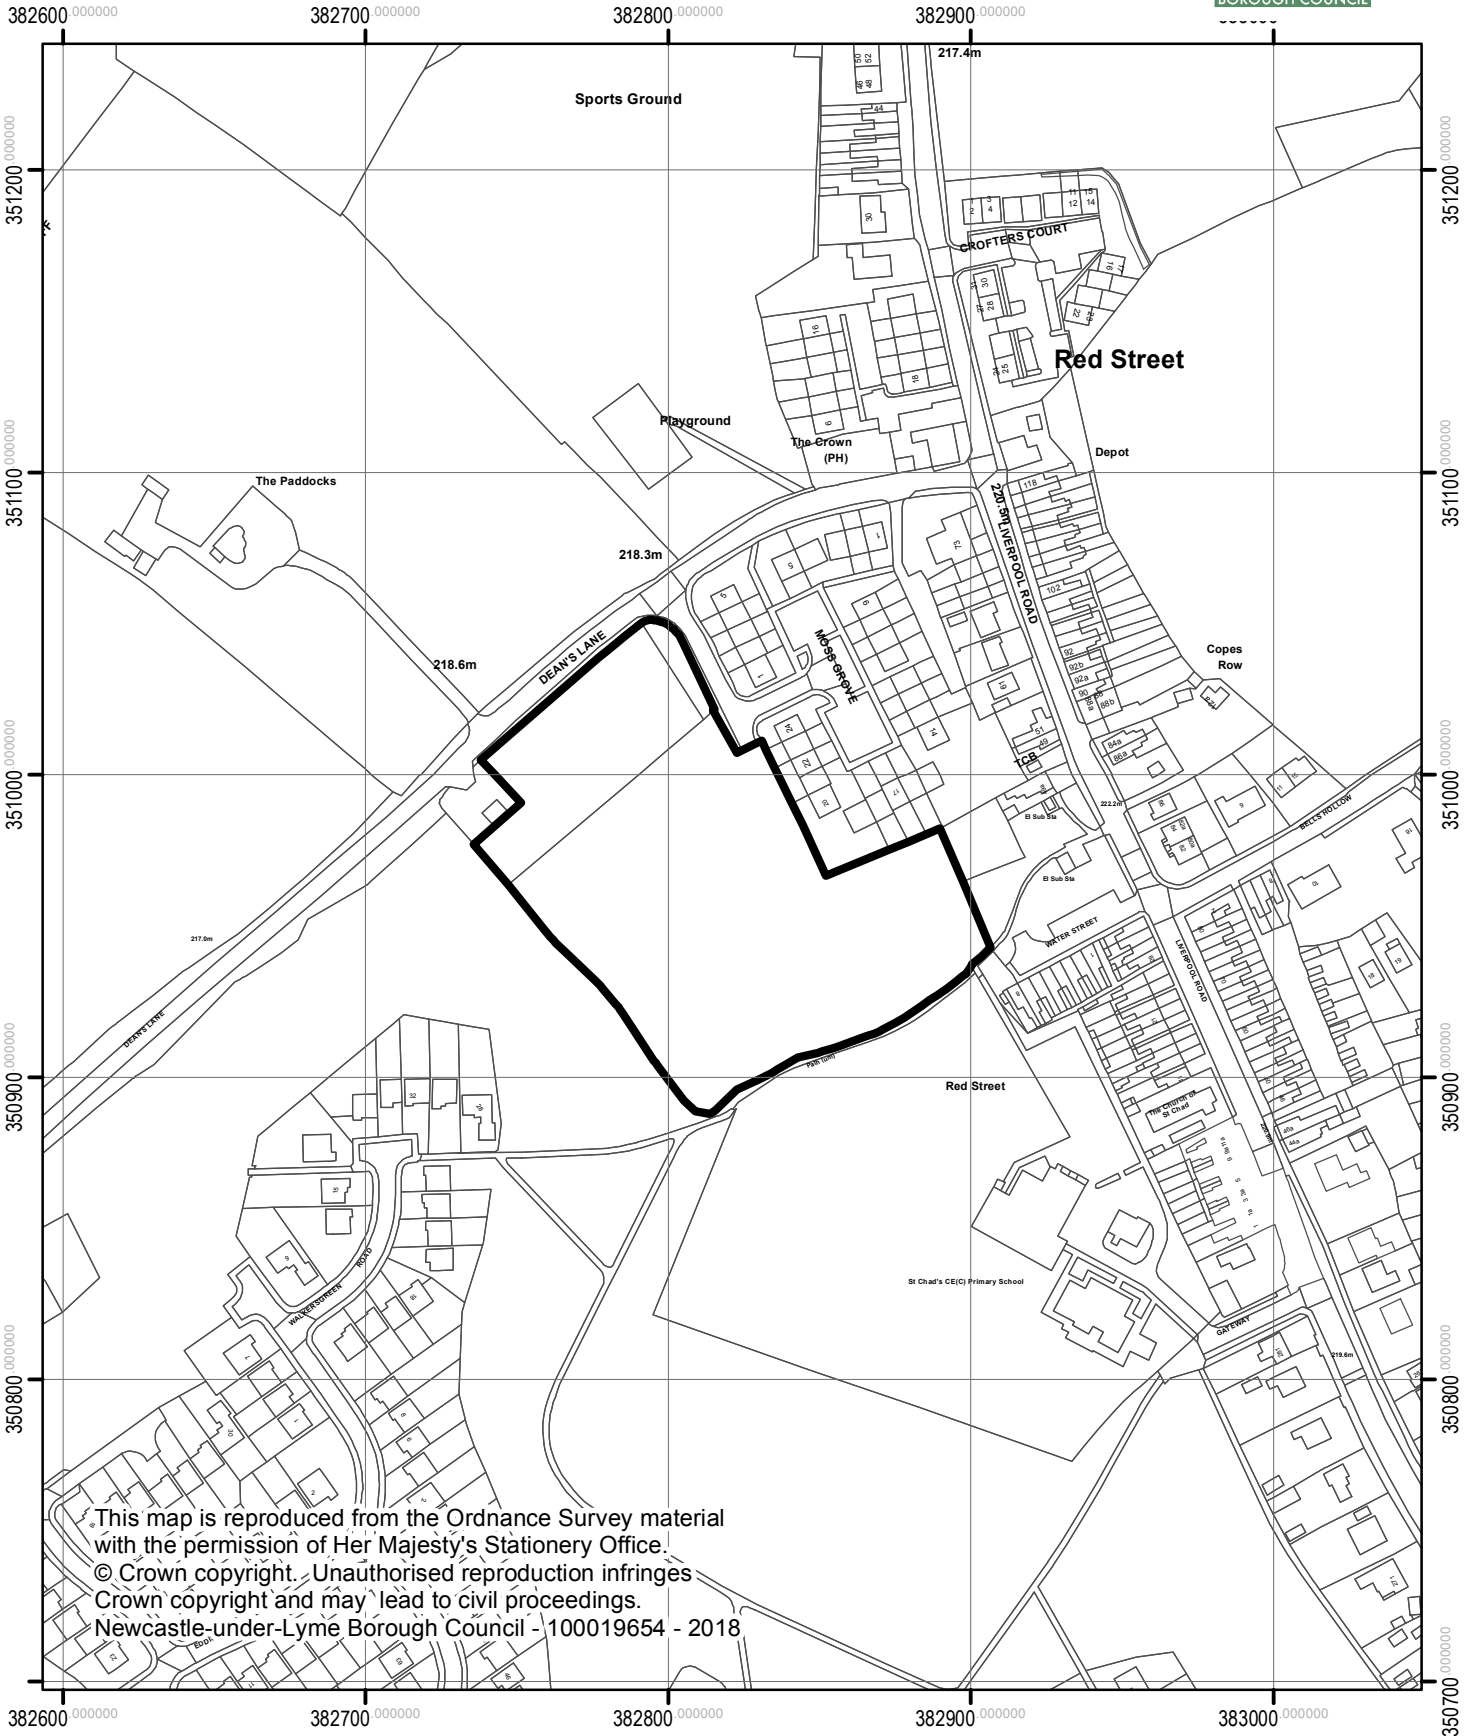

Land At Deans Lane Red Street Talke

This map is reproduced from the Ordnance Survey material with the permission of Her Majesty's Stationery Office.
 © Crown copyright. Unauthorised reproduction infringes Crown copyright and may lead to civil proceedings.
 Newcastle-under-Lyme Borough Council - 100019654 - 2018